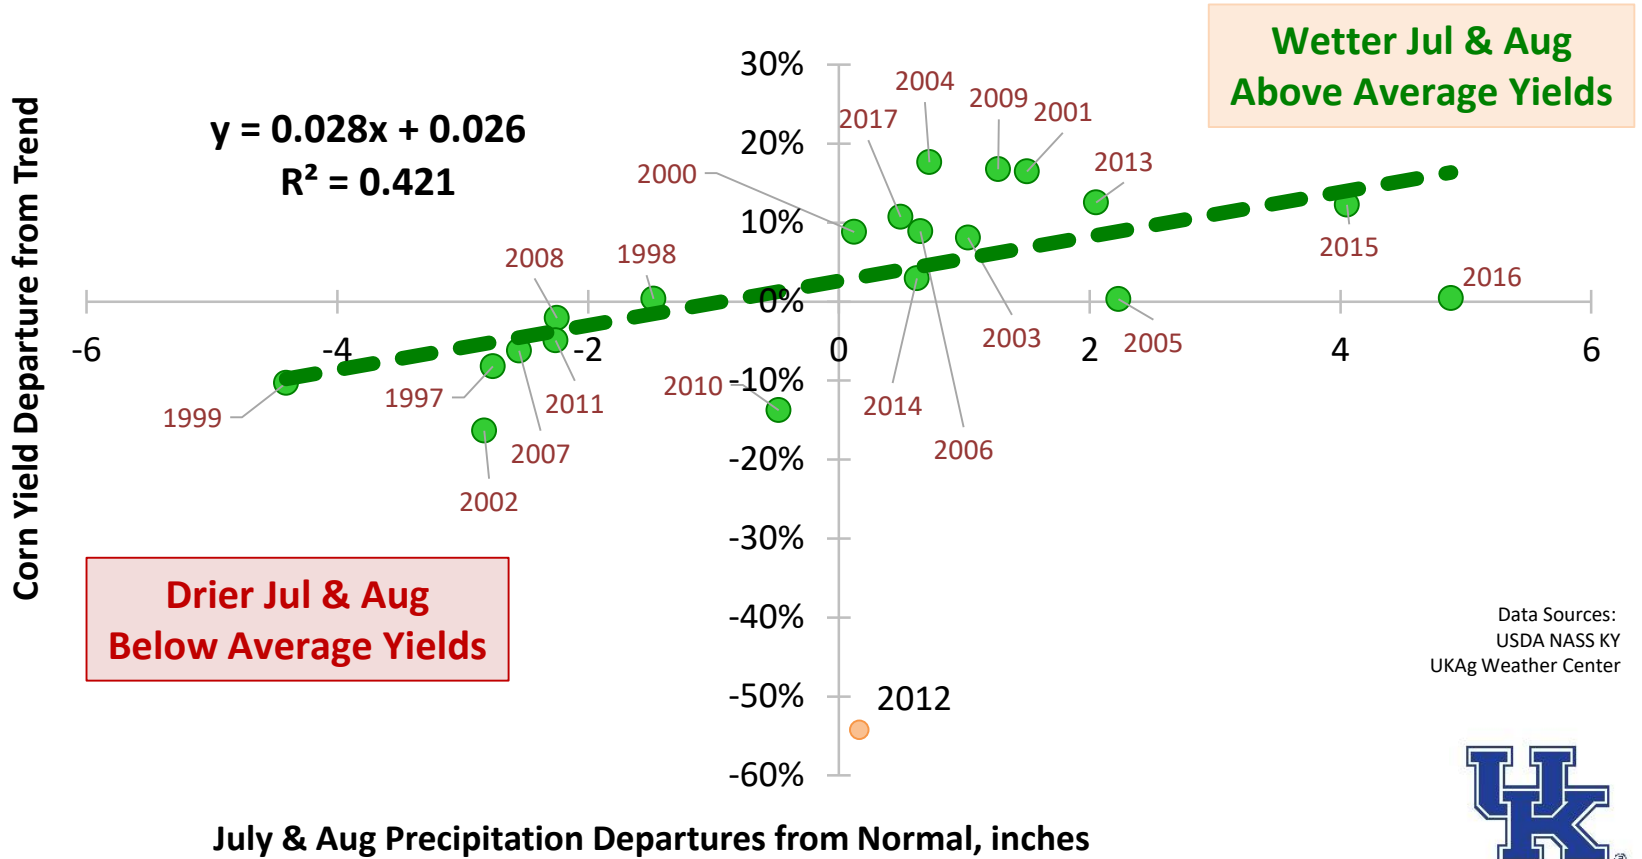

KY Corn Yield Departure vs July & August Precipitation Departure (2012 Excluded from Calculations)

COLLEGE OF AGRICULTURE, FOOD AND ENVIRONMENT
Grain and Forage Center of Excellence