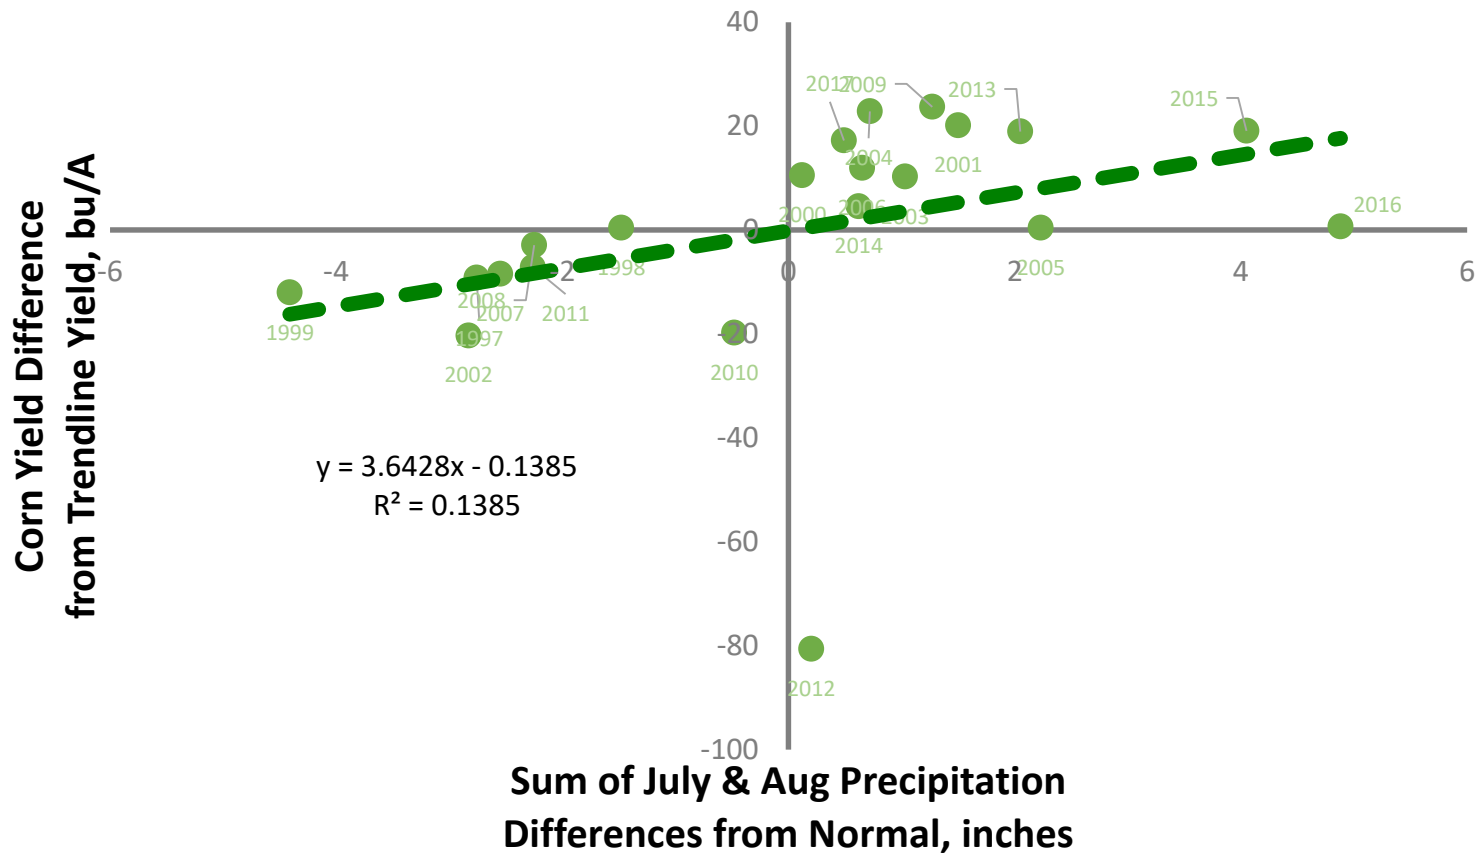

# Kentucky Corn Yield vs July & August Precipitation (20 Year Normal)

COLLEGE OF AGRICULTURE, FOOD AND ENVIRONMENT  
**Grain and Forage Center of Excellence**

# Kentucky Corn Yield vs July & August Temperatures (20 Year Normal)

COLLEGE OF AGRICULTURE, FOOD AND ENVIRONMENT  
**Grain and Forage Center of Excellence**