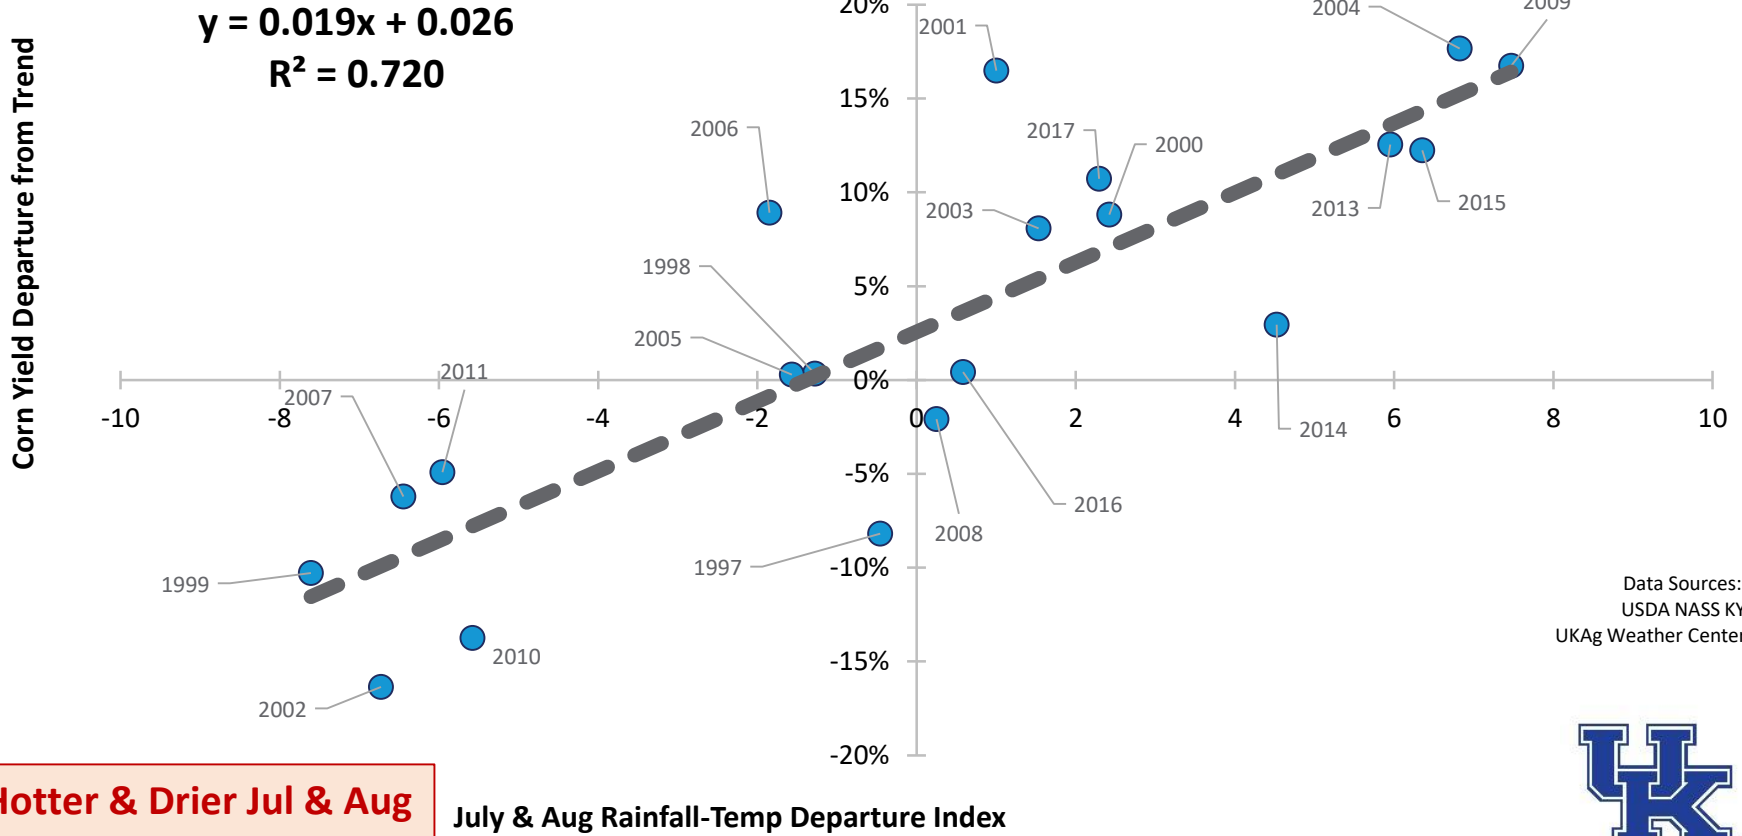

KY Corn Yield Departure vs July & August Rainfall-Temp Index (2012 Excluded from Calculations)

Cooler & Wetter Jul & Aug
Above Average Yields

COLLEGE OF AGRICULTURE, FOOD AND ENVIRONMENT
Grain and Forage Center of Excellence