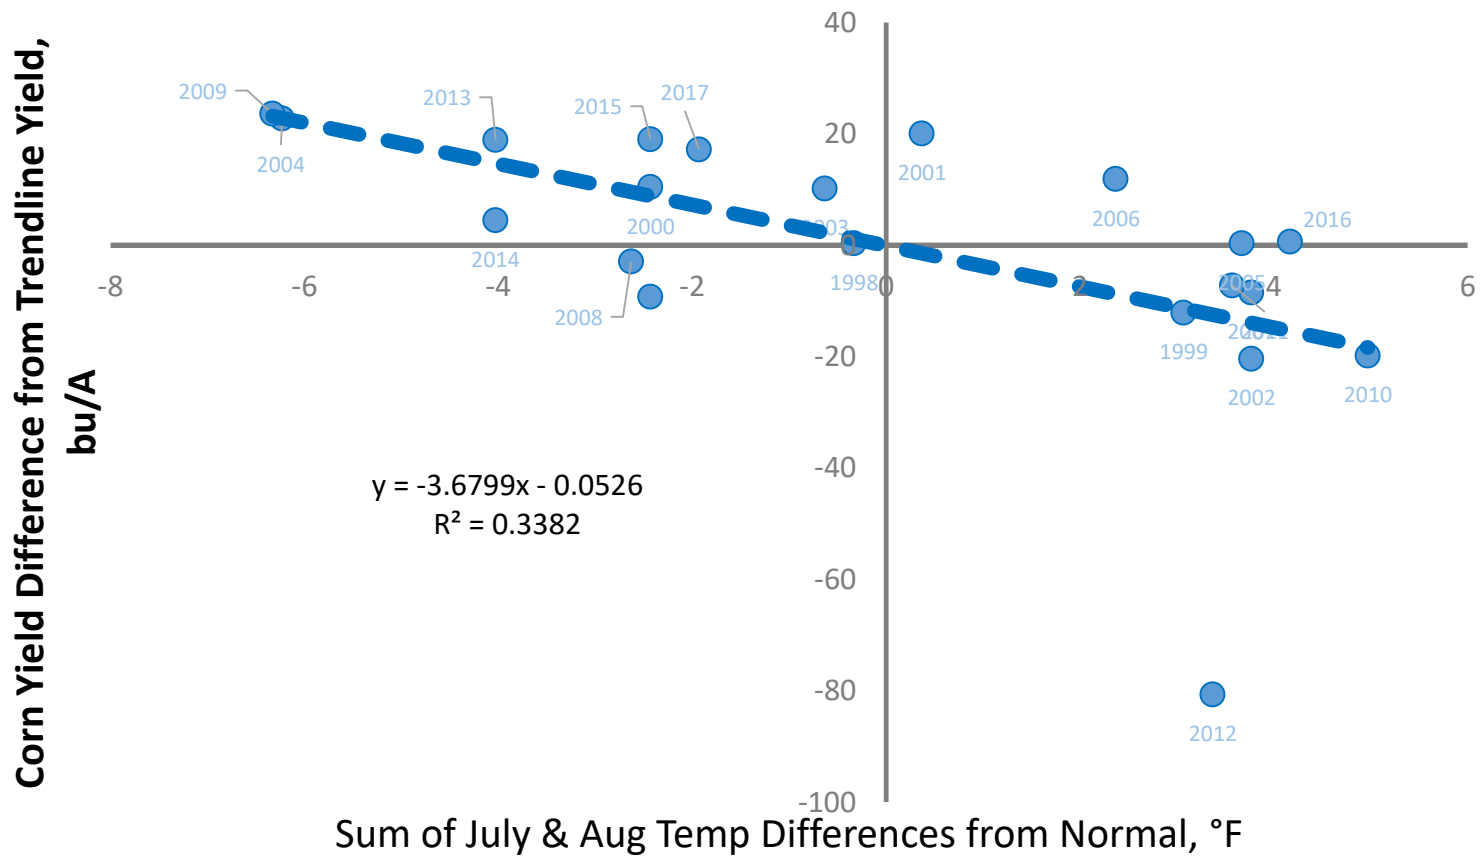

Kentucky Corn Yield vs July & August Temperatures (20 Year Normal)

COLLEGE OF AGRICULTURE, FOOD AND ENVIRONMENT
Grain and Forage Center of Excellence